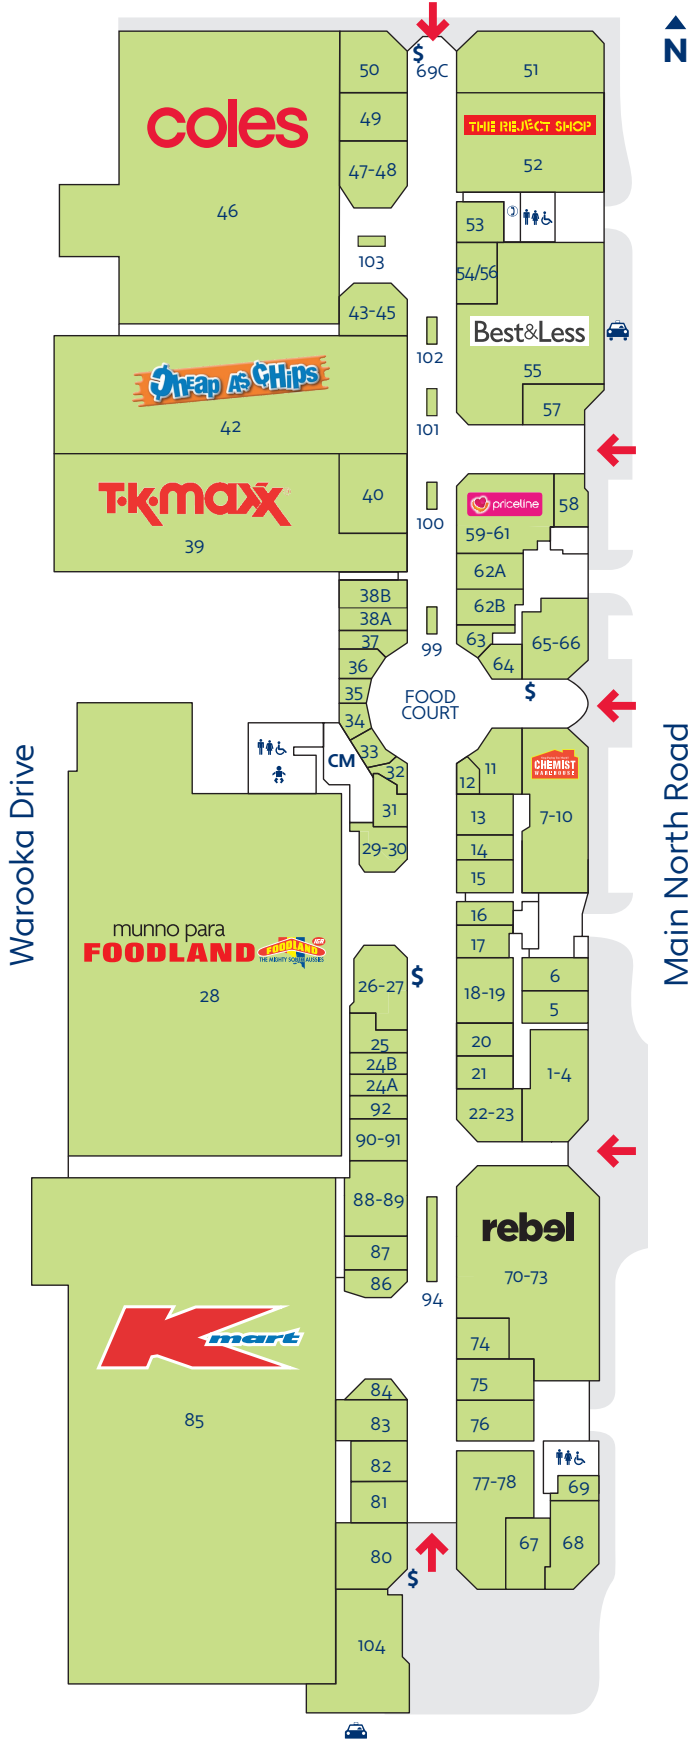

Centre Directory

munno para
shopping

External stores see overleaf

Fashion & Accessories

- 55 Best & Less
- 40 Connor
- 74 Grahams Jewellers
- 90-91 Innerware
- 62A Jay Jays
- 22-23 JT Surf
- 76 Katies
- 43-45 Millers
- 25 Raylaw Jewellers
- 86 Shiels
- 83 Spendless Shoes
- 75 Strandbags

Health & Beauty

- 51 Anytime Fitness
- 7-10 Chemist Warehouse (Internal)
- 84 Crown Barbers
- 49 Epic Art Tattoos
- 87 Essential Beauty
- 11 Go Vita Health Shop
- 13 Just Cuts
- 92 Metro Hair Care
- 24B New New Massage
- 59-61 Priceline
- 16 ProfessionNAIL
- 82 Q-tee Nails
- 70-73 Rebel Sport

Food & Drink

- 12 Boost Juice
- 77-78 Caffé Primo
- 94 Cibo
- 69 Coco Fresh Tea & Juice
- 35 Go-Fish
- 103 Jack's Bakery
- 67 Kimura Sushi
- 47-48 Liquorland
- 33 Mamma Mia's
- 63 Mirai Sushi
- 104 Munno Asian Grocer Kitchen & Bar
- 68 St Louis House of Fine Ice Cream & Dessert
- 37 Subway (Internal)
- 36 Tasty Asian
- 58 The Cheesecake Shop
- 32 Wendy's Milk Bar
- 34 Yiros Club 2

Home & Lifestyle

- 42 Cheap as Chips
- 81 Dusk
- 54-56 EB Games & ZING Pop Culture
- 53 Flowers R Us
- 85 Kmart
- 14 Smokemart & GiftBox
- 52 The Reject Shop
- 39 TK Maxx

Services

- 69C ATMx
- 17 Australia Post
- 80 Commonwealth Bank & ATM
- 20 Eyes & Vision
- 21 Helloworld Travel
- 57 Jobs Statewide
- 102 MobileSkin
- 5 Munno Para Dental Clinic
- 1-4 Munno Para Family Medical & Australian Clinical Labs
- 18-19 Munno Para Newsagency
- 100 Munno Para Shoe Repairs
- 65-66 National Australia Bank & ATM
- 64 Optus
- 26-27 People's Choice Credit Union & ATM
- 24A Pop Phones
- 88-89 Specsavers Optometrists & Audiology
- 29-30 Telstra
- 101 United Way SA Bingo Booth
- 15 Vodafone

Fresh Food

- 31 Bakers Delight
- 46 Coles
- 38A Fish n Things
- 28 Foodland

Map Legend

- ← Entrance
- $ ATM
- CM Centre Management
- 👤 Parents' Room
- 🚻 Toilets
- ♿ Disabled Toilet
- ☎ Telephone
- 🚗 Taxi Rank